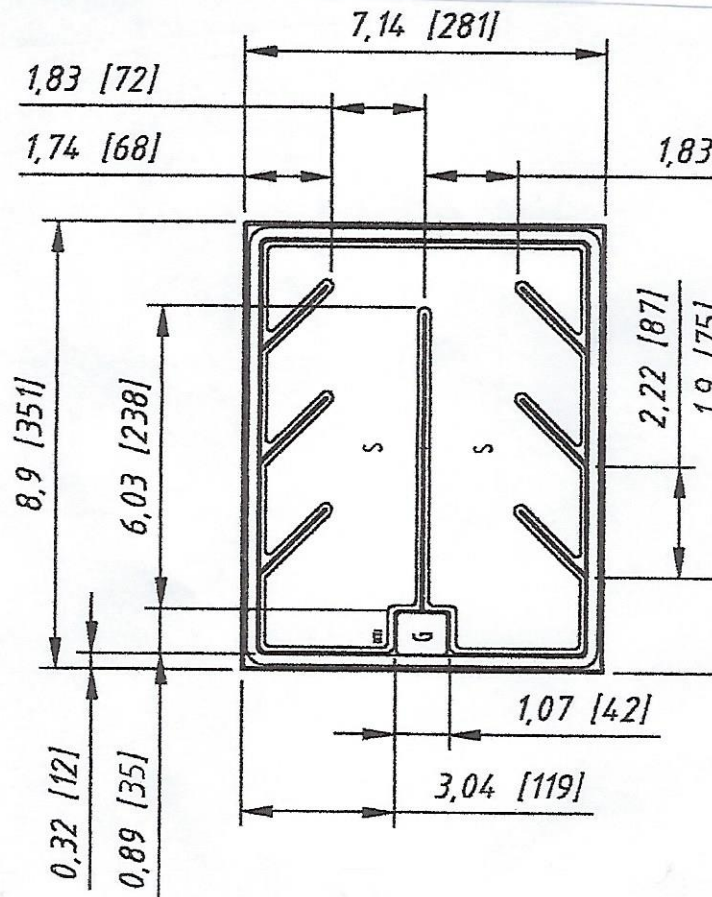

# Sierra Components, Inc.

2222 Park Place, 3-E • Minden, Nevada 89423

Phone: 775.783.4940 Fax: 775.783.4947

IX7S

APPROVED BY: MG  
MFG: IXYS

DIE SIZE: 281 x 351 Mils  
THICKNESS:

DATE: 2/7/17  
P/N: IXTD96N20P-7S